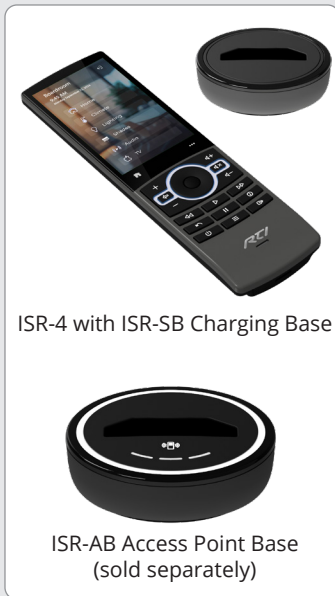

The ISR-4's brilliant 4" display delivers a smartphone-like user experience, with easy swipe and ample space for viewing cover art, camera feeds, lighting controls, and more. A fully customizable capacitive-touch home key and options key sits below the display, while the soft-touch backlit buttons deliver effortless control. The intuitive 5-way thumbpad, full transport controls, and real-time haptic feedback ensure every interaction is smooth and responsive, ideal for today's streaming world.

The ISR-4 features advanced Wi-Fi technology for instant and reliable network connectivity. Plus, its built-in accelerometer activates the remote as soon as it's picked up, ensuring it's always ready for action without any delay. Meanwhile, the ambient light sensor automatically adjusts the display brightness to match the room's lighting conditions for optimal visibility.

The ISR-4 intelligently hibernates when not in use, delivering up to 4-5 days of battery life between charges with typical use. Plus, the included ISR-SB charging base ensures the remote is always ready when you need it.

The ISR-4 programs with RTI Integration Designer® software to deliver a 100% customizable experience exclusive to RTI control and automation systems.