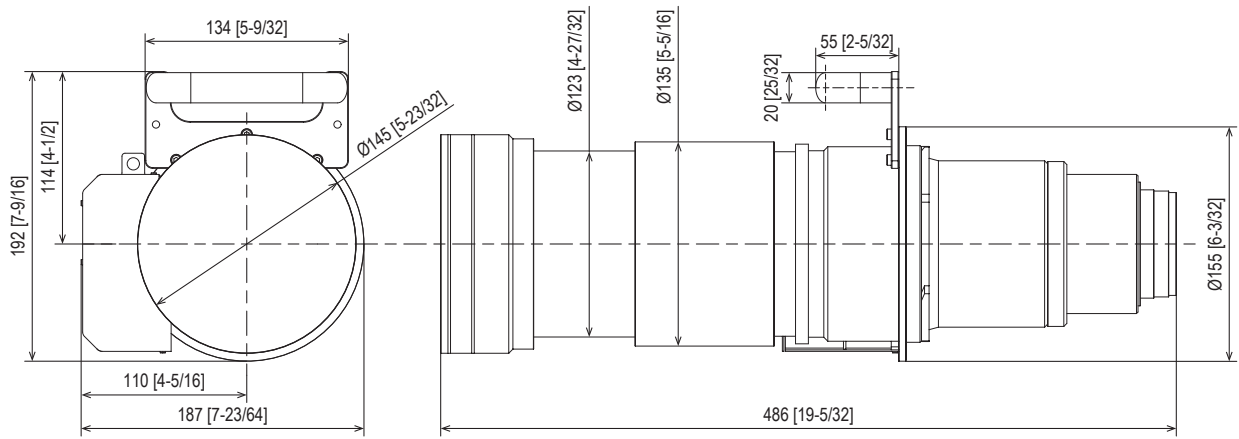

Zoom Lens

This zoom lens is designed for use with Panasonic's applicable projectors.

*Please use the lens only on the specified Panasonic projector.

Specifications

F value	2.5
Focal distance (f)	156.5 mm ~ 243.1 mm
Throw ratio	4.97~7.76:1 for PT-RQ50K (Aspect 17:9) 5.89~9.21:1 for PT-RQ50K (Aspect 16:10) 5.30~8.28:1 for PT-RQ50K (Aspect 16:9) 7.06~11.06:1 for PT-RQ50K (Aspect 4:3)
Dimensions (W × H × D)	187 mm × 192 mm × 486 mm (7-23/64 × 7-9/16 × 19-9/64 inches)
Weight	8.0 kg (17.6 lbs)
Applicable projector	PT-RQ50K

Dimensions

Figure attached to the [PT-RQ50K] projector

unit : mm (inch)

This illustration is not drawn to scale.
Please read the projector's spec file for throw distances.
Specifications subject to change without notice.