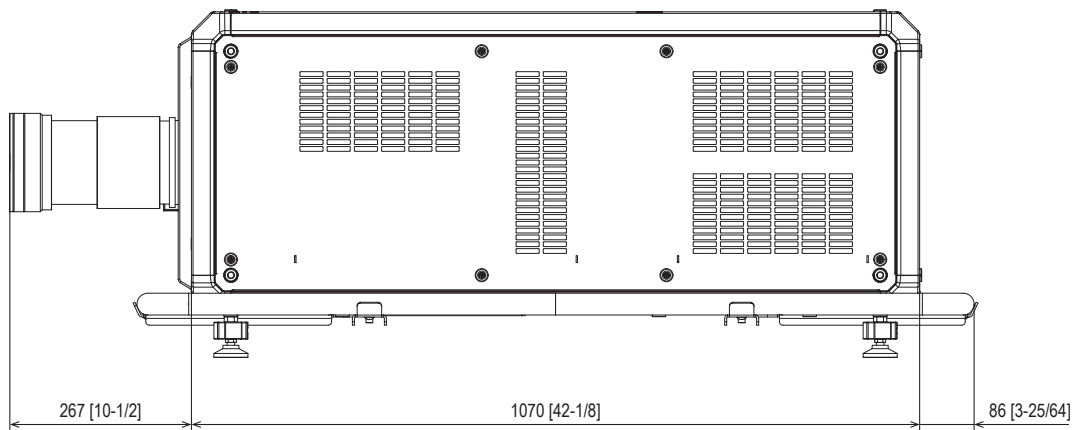

Dimensions

Figure attached to the [PT-RQ50K] projector

unit : mm (inch)

This illustration is not drawn to scale.
Please read the projector's spec file for throw distances.
Specifications subject to change without notice.